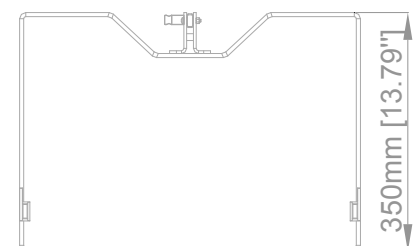

The internal passive frequency division network uses custom filters, and the VDA18 power amplifier ensures linearization and protection.

Vela Technical Specification

| | |
|----------------------------|----------------------------------------------------|
| Type | 2-way passive line source enclosure |
| Frequency Response(Preset) | 70Hz-20kHz(-10dB) |
| Horizontal | 110°(-6dB) |
| Angle Increments | 0° 2° 4° 6° 8° 10° 12° |
| Drivers | LF:: 2×6.5" (Neodymium) HF: 1×1.75" (Neodymium) |
| Handling Power (AES) | LF: 400W HF: 60W |
| Maximum Peak SPL | 138dB/1m |
| Nominal Impedance | 16Ω |
| Connections | 2 x NL4 SpeakOn |
| Pin Connections | NL4=LF:+1-1 |
| Height Front | 187mm |
| Height Back | 126mm |
| Width | 500mm |
| Depth | 350mm |
| Weight | 14kg / 31lb |
| Handle | 2 ergonomic handles |
| Fastener | 3 side fastener |
| Material | Baltic Birch Plywood |
| Finish | Dark Grey |
| Front | Polyester powder-coated steel grill |
| Rigging | Steel |
| Protection rating | IP45 |

Front

Side

Top