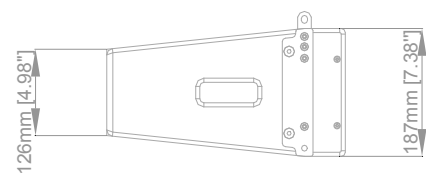

New Product

Vela Ultra compact line sources

- **V Series Family Flagship**
- **Fixed installation - Touring**
- **Deployment in vertical lines**
- **Vela-L Extend woofer**

Vela is an ultra compact line array speaker designed for medium and long distance sound reinforcement applications with minimal visual impact.

Vela comes with two 6.5-inch speakers and a 1.75-inch diaphragm compression driver in the bass box.

Vela has an excellent sound pressure level thanks to the design and power of the subwoofer. The maximum box impedance is 16 ohm.

Vela working frequency is 70Hz-20kHz, with 110 ° symmetrical horizontal directivity output. It has smooth response in the whole frequency range. In order to maintain the wavefront coherence, the maximum element angle is 12 °

The internal passive frequency division network uses custom filters, and the VDA18 power amplifier ensures linearization and protection.

Vela Technical Specification

Type	2-way passive line source enclosure
Frequency Response(Preset)	70Hz-20kHz(-10dB)
Horizontal	110°(-6dB)
Angle Increments	0° 2° 4° 6° 8° 10° 12°
Drivers	LF:: 2×6.5" (Neodymium) HF: 1×1.75" (Neodymium)
Handling Power (AES)	LF: 400W HF: 60W
Maximum Peak SPL	138dB/1m
Nominal Impedance	16Ω
Connections	2 x NL4 SpeakOn
Pin Connections	NL4=LF:+1-1
Height Front	187mm
Height Back	126mm
Width	500mm
Depth	350mm
Weight	14kg / 31lb
Handle	2 ergonomic handles
Fastener	3 side fastener
Material	Baltic Birch Plywood
Finish	Dark Grey
Front	Polyester powder-coated steel grill
Rigging	Steel
Protection rating	IP45

Side