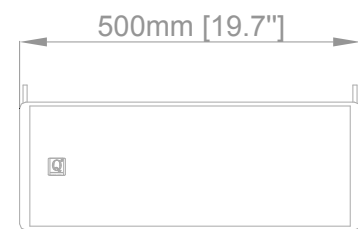

Vela comes with two 6.5-inch speakers and a 1.75-inch diaphragm compression driver in the bass box.

Vela has an excellent sound pressure level thanks to the design and power of the subwoofer. The maximum box impedance is 16 ohm.

The internal passive frequency division network uses custom filters, and the VDA18 power amplifier ensures linearization and protection.

Vela Technical Specification

| | |
|----------------------------|----------------------------------------------------|
| Type | 2-way passive line source enclosure |
| Frequency Response(Preset) | 70Hz-20kHz(-10dB) |
| Horizontal | 110°(-6dB) |
| Angle Increments | 0° 2° 4° 6° 8° 10° 12° |
| Drivers | LF:: 2×6.5" (Neodymium) HF: 1×1.75" (Neodymium) |
| Handling Power (AES) | LF: 400W HF: 60W |
| Maximum Peak SPL | 138dB/1m |
| Nominal Impedance | 16Ω |
| Connections | 2 x NL4 SpeakOn |
| Pin Connections | NL4=LF:+1-1 |
| Height Front | 187mm |
| Height Back | 126mm |
| Width | 500mm |
| Depth | 350mm |
| Weight | 14kg / 31lb |
| Handle | 2 ergonomic handles |
| Fastener | 3 side fastener |
| Material | Baltic Birch Plywood |
| Finish | Dark Grey |
| Front | Polyester powder-coated steel grill |
| Rigging | Steel |
| Protection rating | IP45 |